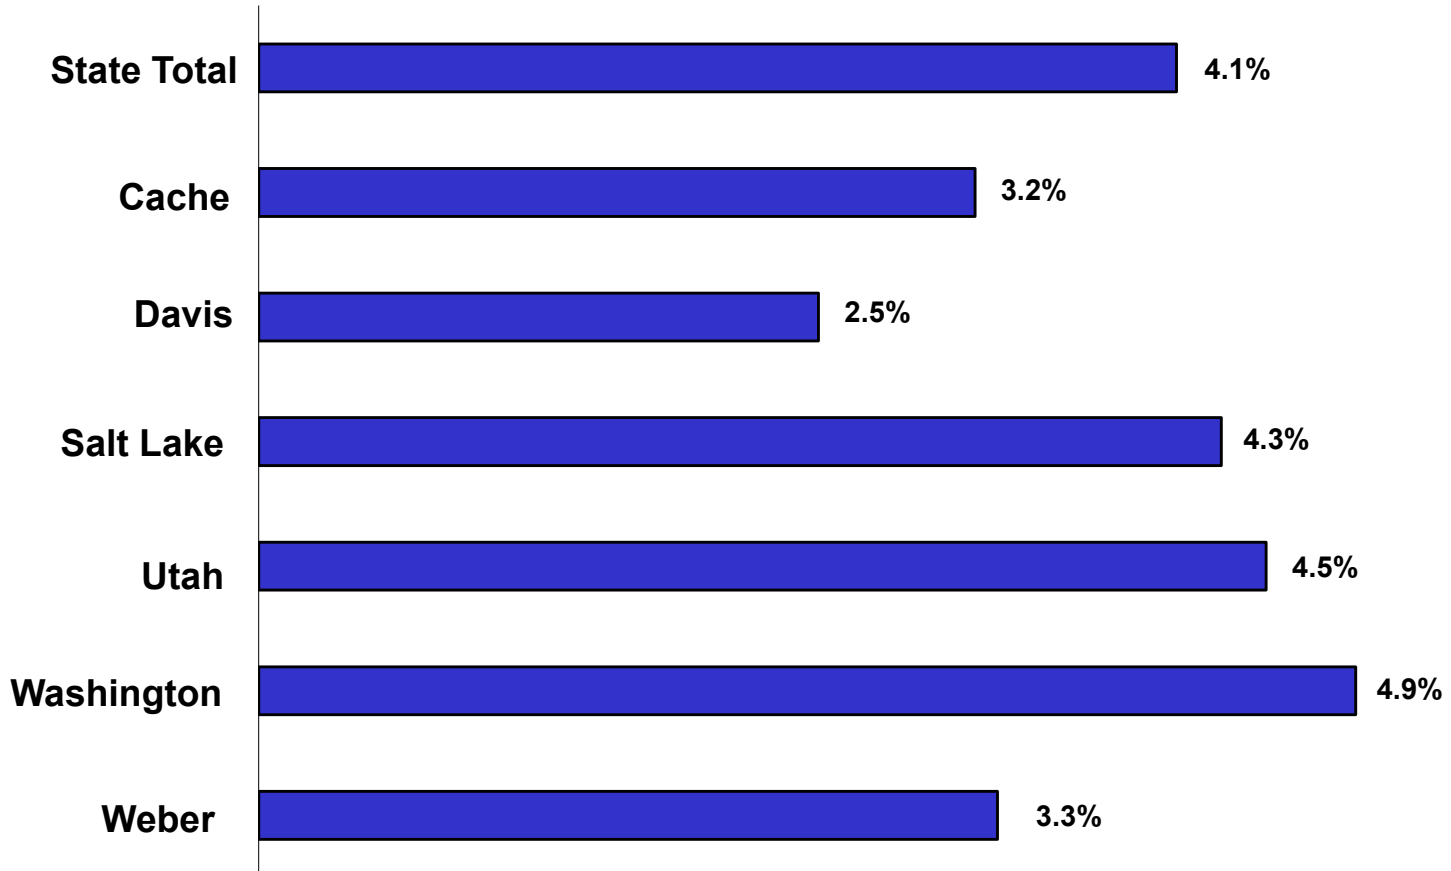

Percent Change in Nonagricultural Employment: 2021 – 2022

Selected Metropolitan Counties

Source: Utah Department of Workforce Services, Workforce Research & Analysis, Annual Report of Labor Market Information, 2022